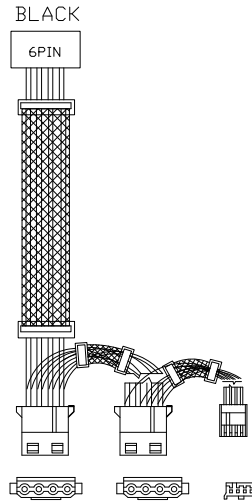

MB 20+4PIN
300mm
Black

400mm
Black

150mm
Black

300mm
Black

Black