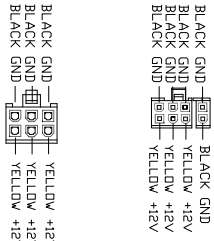

MB 20+4PIN
300mm
Black

400mm
Black

150mm
Black

300mm
Black

Black