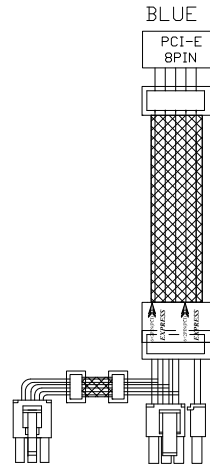

MB 20+4PIN
300mm
Black

400mm
Black

150mm
Black

300mm
Black

Black