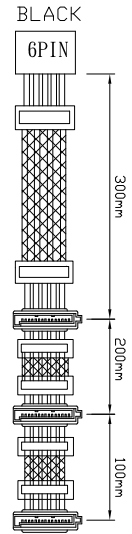

MB 20+4PIN
300mm
Black

400mm
Black

150mm
Black

300mm
Black

Black