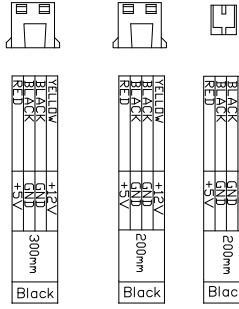

MB 20+4PIN
300mm
Black

400mm
Black

150mm
Black

300mm
Black

Black