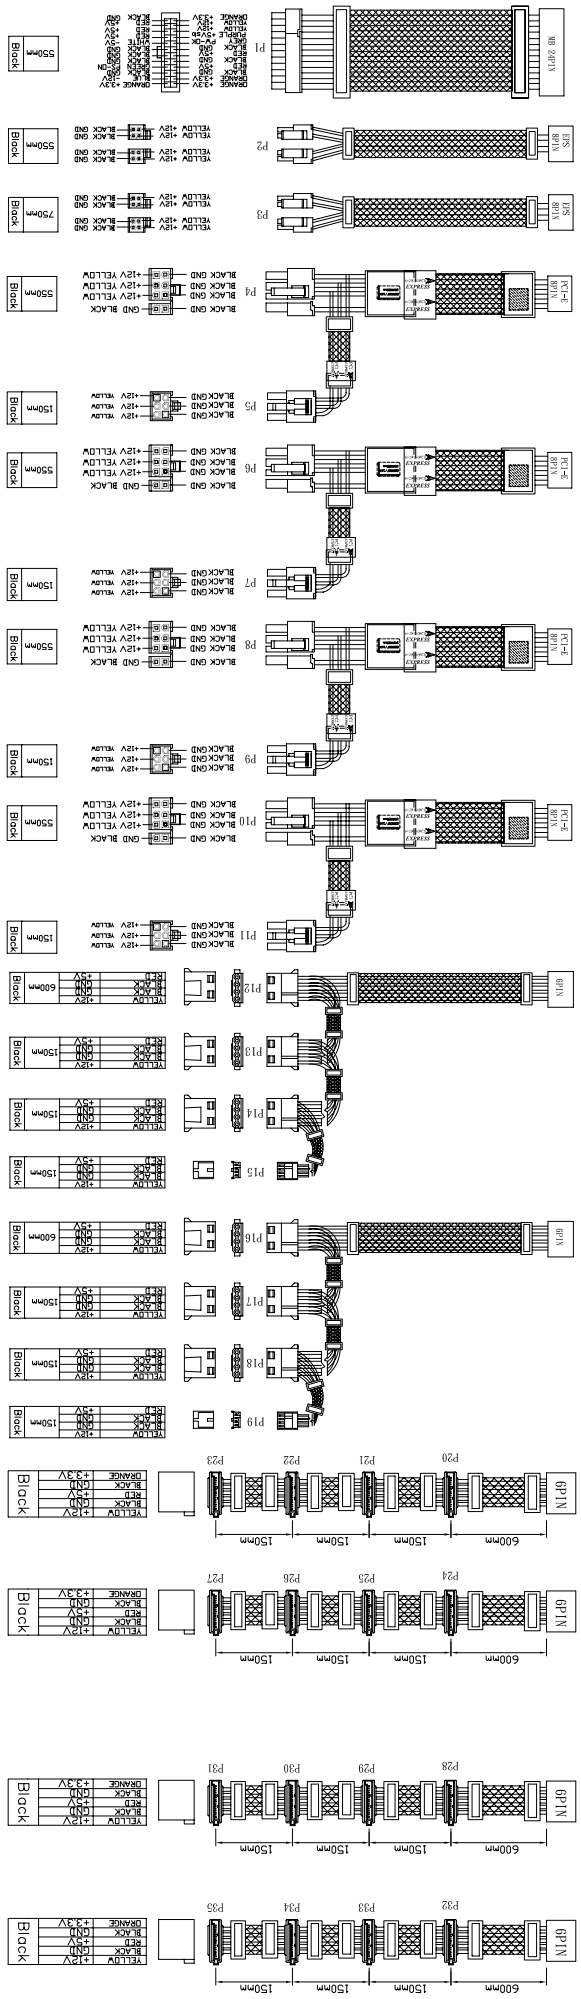

SST-ST1200-G Evolution

Component box